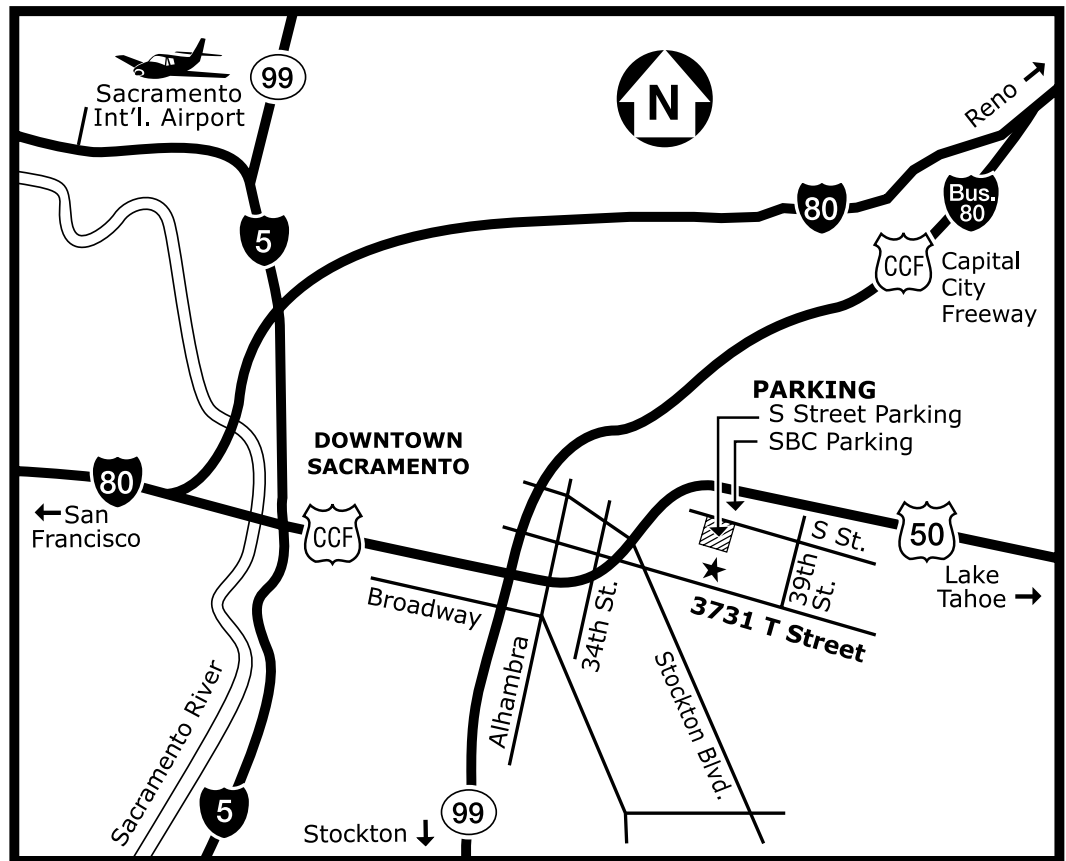

INTERSTATE 80 WEST

From the east/north (Reno)

- Take Business 80 West /Capital City Freeway South towards downtown Sacramento
- Take US-50 East.
- Exit at 34th Street.
- Turn left onto 34th Street.
- Turn right onto T Street.
- Drive past the house at 3731 T Street.*
- Turn left onto 39th Street
- Turn left onto S Street.
- Parking is on the left side of the street.

INTERSTATE 80 EAST

From the west (Davis/San Francisco)

- Take Business 80/Capital City Freeway East to Highway 50 (towards Lake Tahoe).
- Exit at 34th Street.
- Turn left onto 34th Street.
- Turn right onto T Street.
- Drive past the house at 3731 T Street.*
- Turn left onto 39th Street
- Turn left onto S Street.
- Parking is on the left side of the street.

HIGHWAY 99 NORTH

From the south (Stockton/Los Angeles)

- Exit Business 80/Capital City Freeway East (towards Reno).
- Exit at T Street.
- Turn right onto T Street.
- Drive past the house at 3731 T Street.*
- Turn left onto 39th Street
- Turn left onto S Street.
- Parking is on the left side of the street.

INTERSTATE 5 NORTH

From the south (Stockton/Los Angeles)

- Take US-50 East/Capital City Freeway (towards Lake Tahoe).
- Exit at 34th Street.
- Turn left onto 34th Street.
- Turn right on T Street.
- Drive past the house at 3731 T Street.*
- Turn left onto 39th Street
- Turn left onto S Street.
- Parking is on the left side of the street.