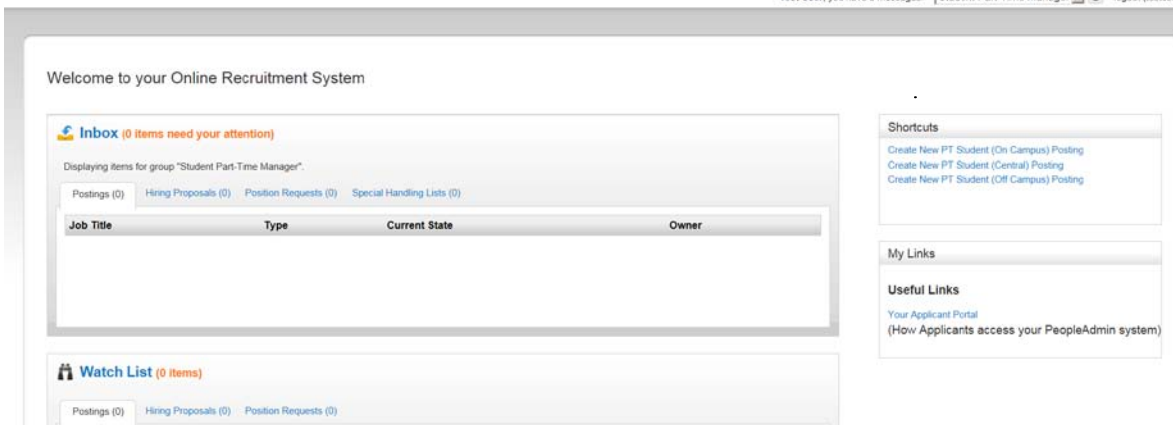

UEIjobs

Logging in to UEIjobs.com

To access the applicant tracking system go to www.ueijobs.com

Select "Supervisors".

You will be taken to a login page.

Type in your username and password and select "Login".

If first time user see our "How to request a User Account" instructional sheet.

Once you are logged in you will be at the "Home" page.