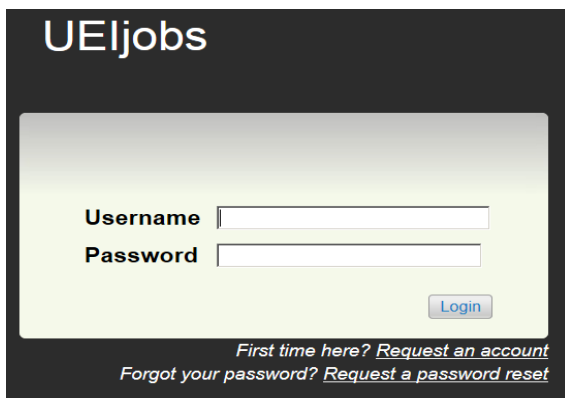

UEIjobs

Logging in to UEIjobs.com

To access the applicant tracking system go to www.ueijobs.com

Select "Supervisors".

You will be taken to a login page.

Type in your username and password and select "Login".