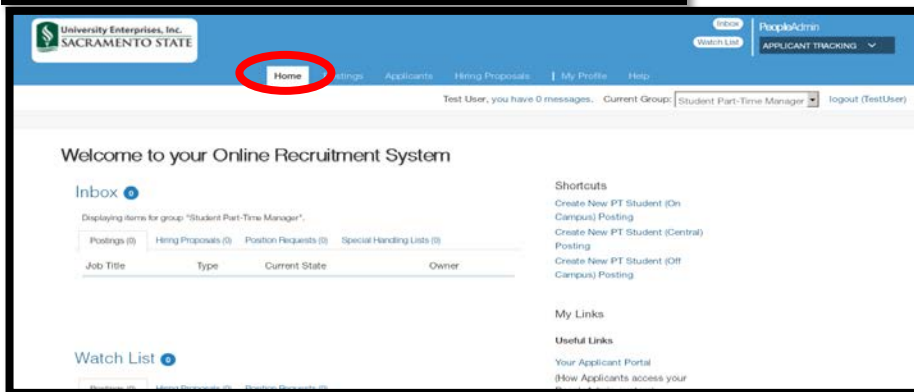

UEIjobs

Logging in to UEIjobs.com

To access the applicant tracking system, go to www.ueijobs.com

Select "Supervisors".

You will be redirected to a log in page.

Type in your username and password and select "Login".

First time users - See our "How to Request a User Account" instructional sheet.

Once you are logged in you will be at the "Home" page.