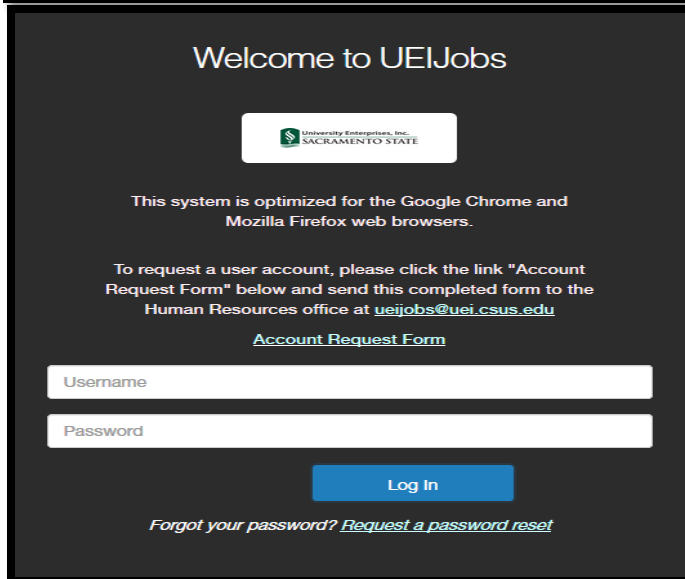

UEIjobs

Logging in to UEIjobs.com

To access the applicant tracking system, go to www.ueijobs.com

Select "Supervisors".

You will be redirected to a log in page.

Type in your username and password and select "Login".